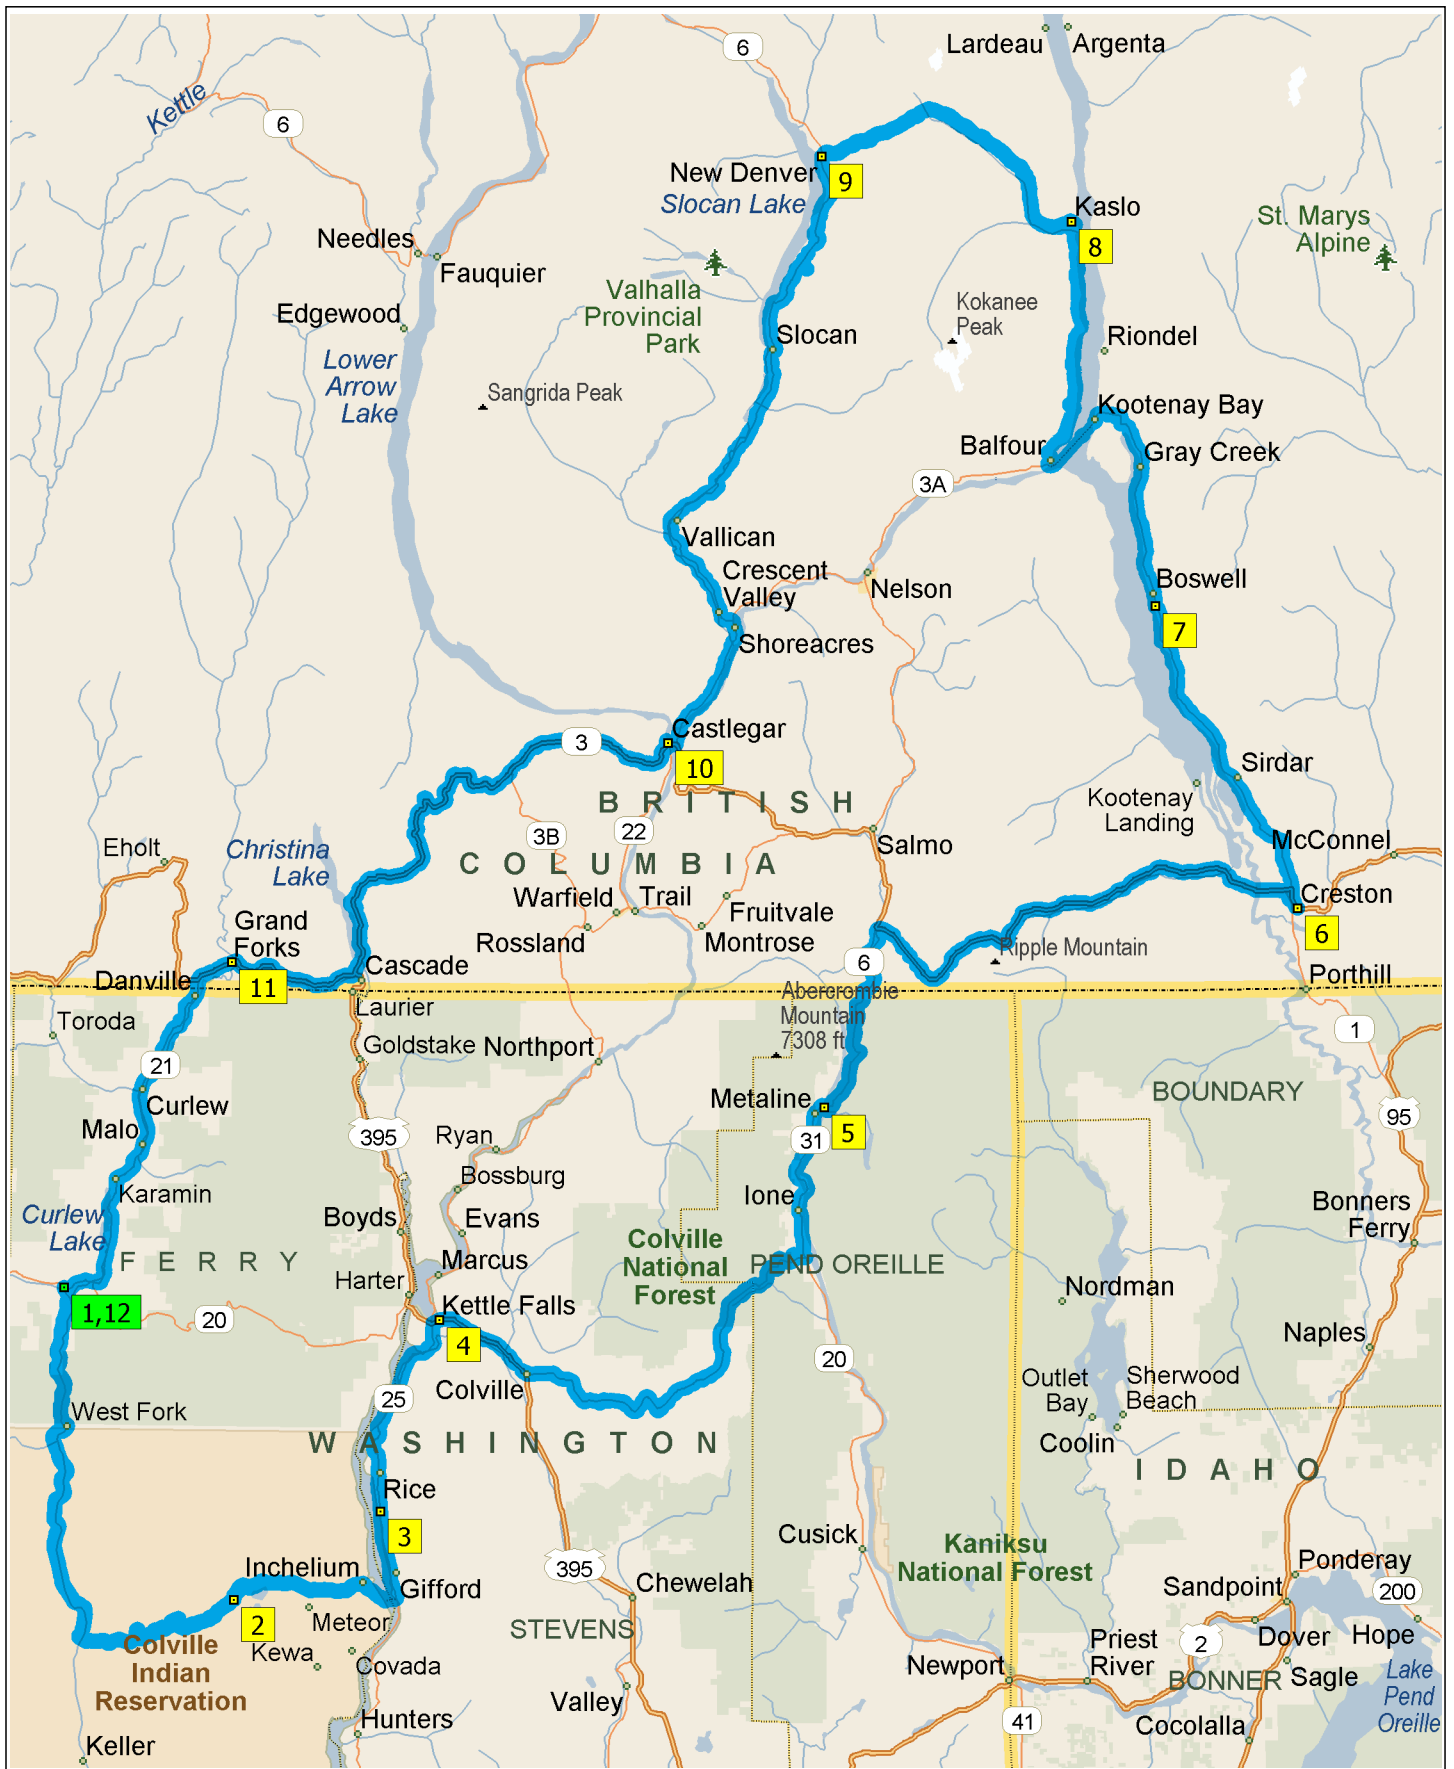

# WA-BC Tour

Copyright © and (P) 1988–2008 Microsoft Corporation and/or its suppliers. All rights reserved. <http://www.microsoft.com/streets/>  
 Certain mapping and direction data © 2008 NAVTEQ. All rights reserved. The Data for areas of Canada includes information taken with permission from Canadian authorities, including: © Her Majesty the Queen in Right of Canada, © Queen's Printer for Ontario. NAVTEQ and NAVTEQ ON BOARD are trademarks of NAVTEQ. © 2008 Tele Atlas North America, Inc. All rights reserved. Tele Atlas and Tele Atlas North America are trademarks of Tele Atlas, Inc. © 2008 by Applied Geographic Systems. All rights reserved.