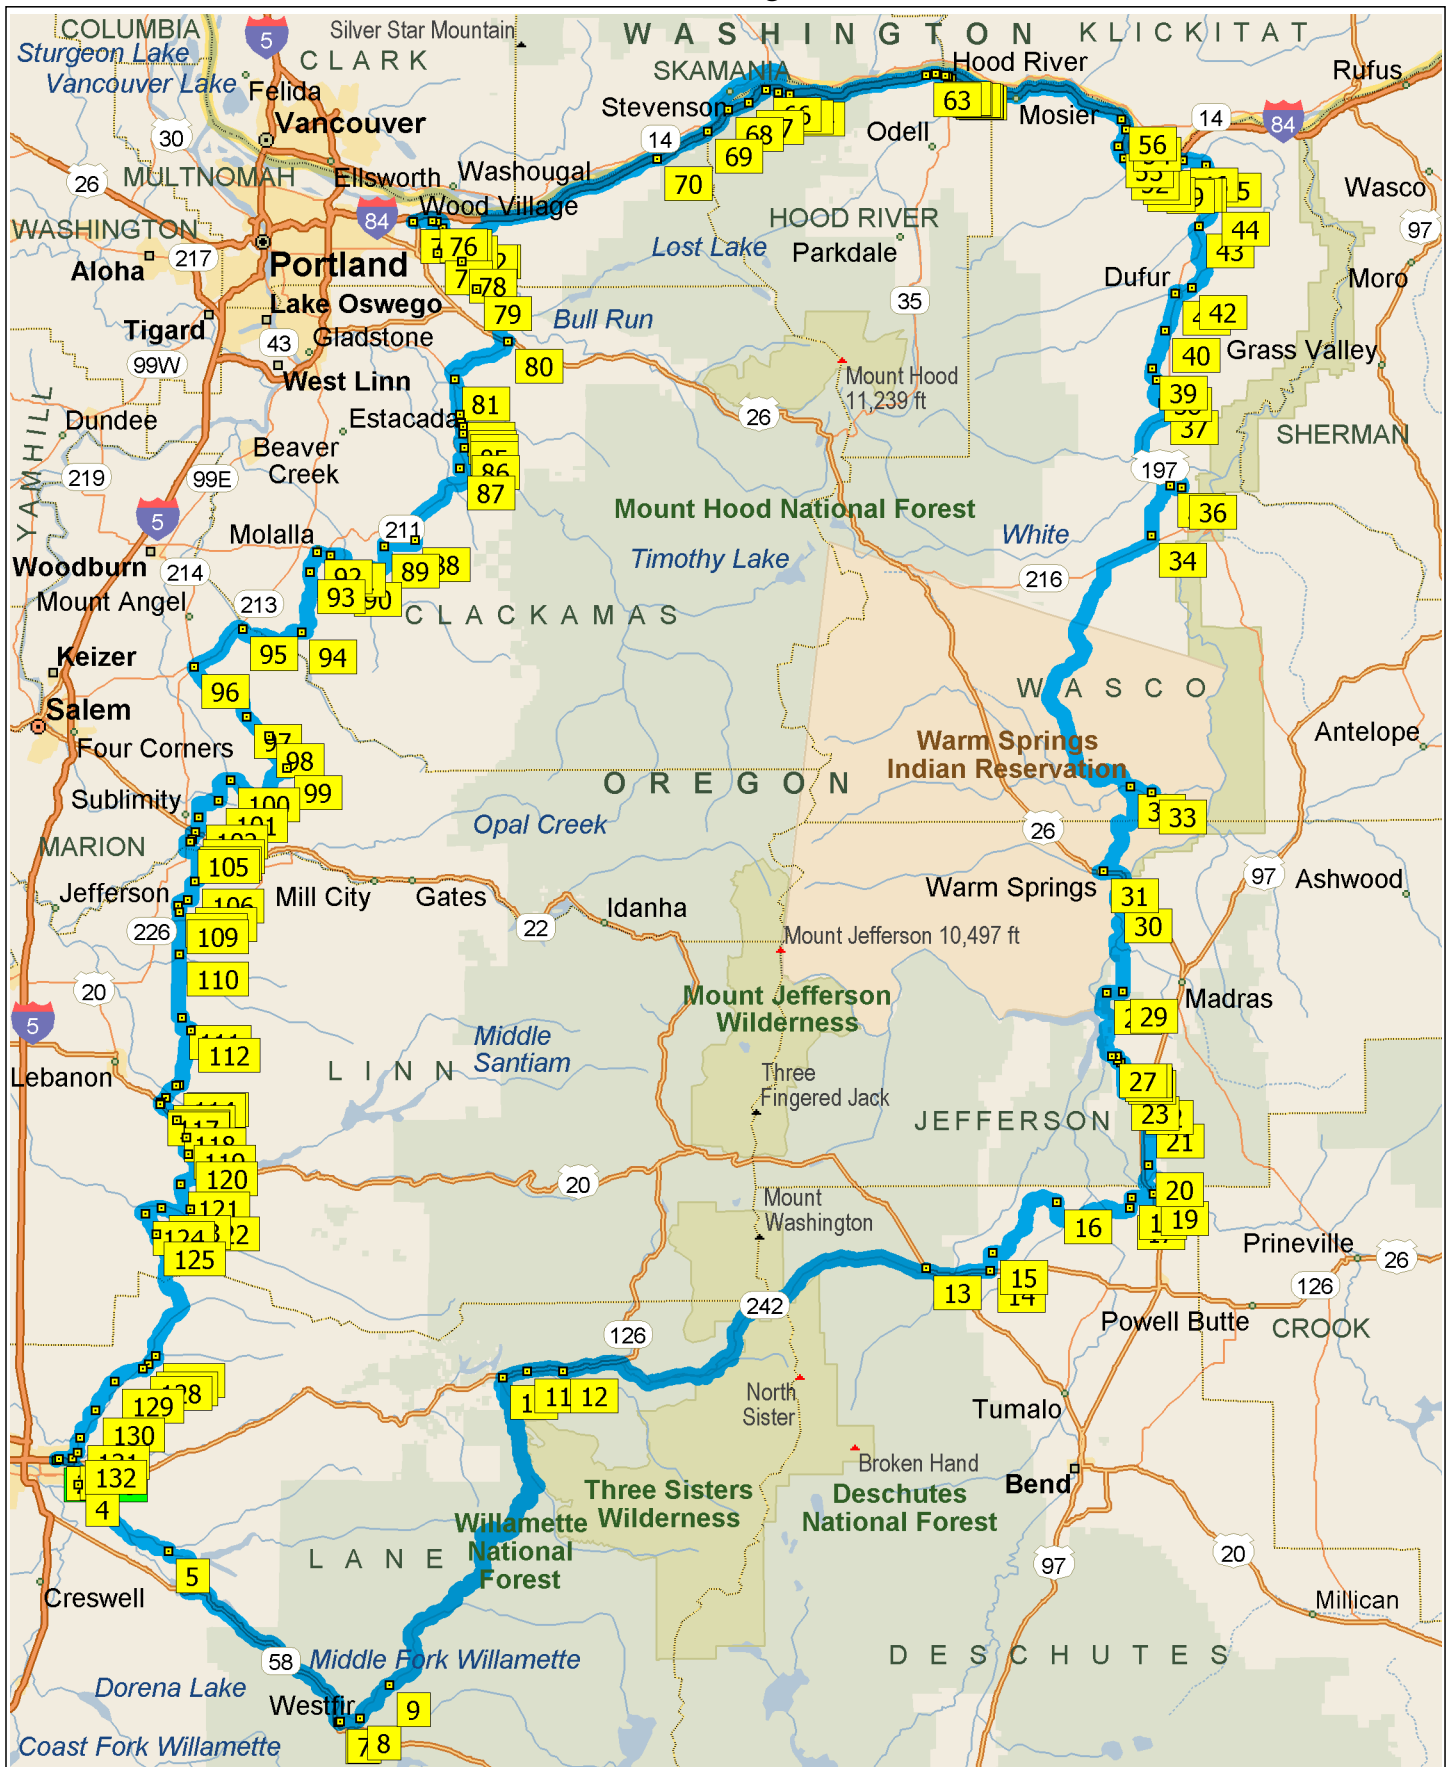

Northern Oregon Tour

Copyright © and (P) 1988–2008 Microsoft Corporation and/or its suppliers. All rights reserved. <http://www.microsoft.com/streets/>
 Certain mapping and direction data © 2008 NAVTEQ. All rights reserved. The Data for areas of Canada includes information taken with permission from Canadian authorities, including: © Her Majesty the Queen in Right of Canada, © Queen's Printer for Ontario. NAVTEQ and NAVTEQ ON BOARD are trademarks of NAVTEQ. © 2008 Tele Atlas North America, Inc. All rights reserved. Tele Atlas and Tele Atlas North America are trademarks of Tele Atlas, Inc. © 2008 by Applied Geographic Systems. All rights reserved.