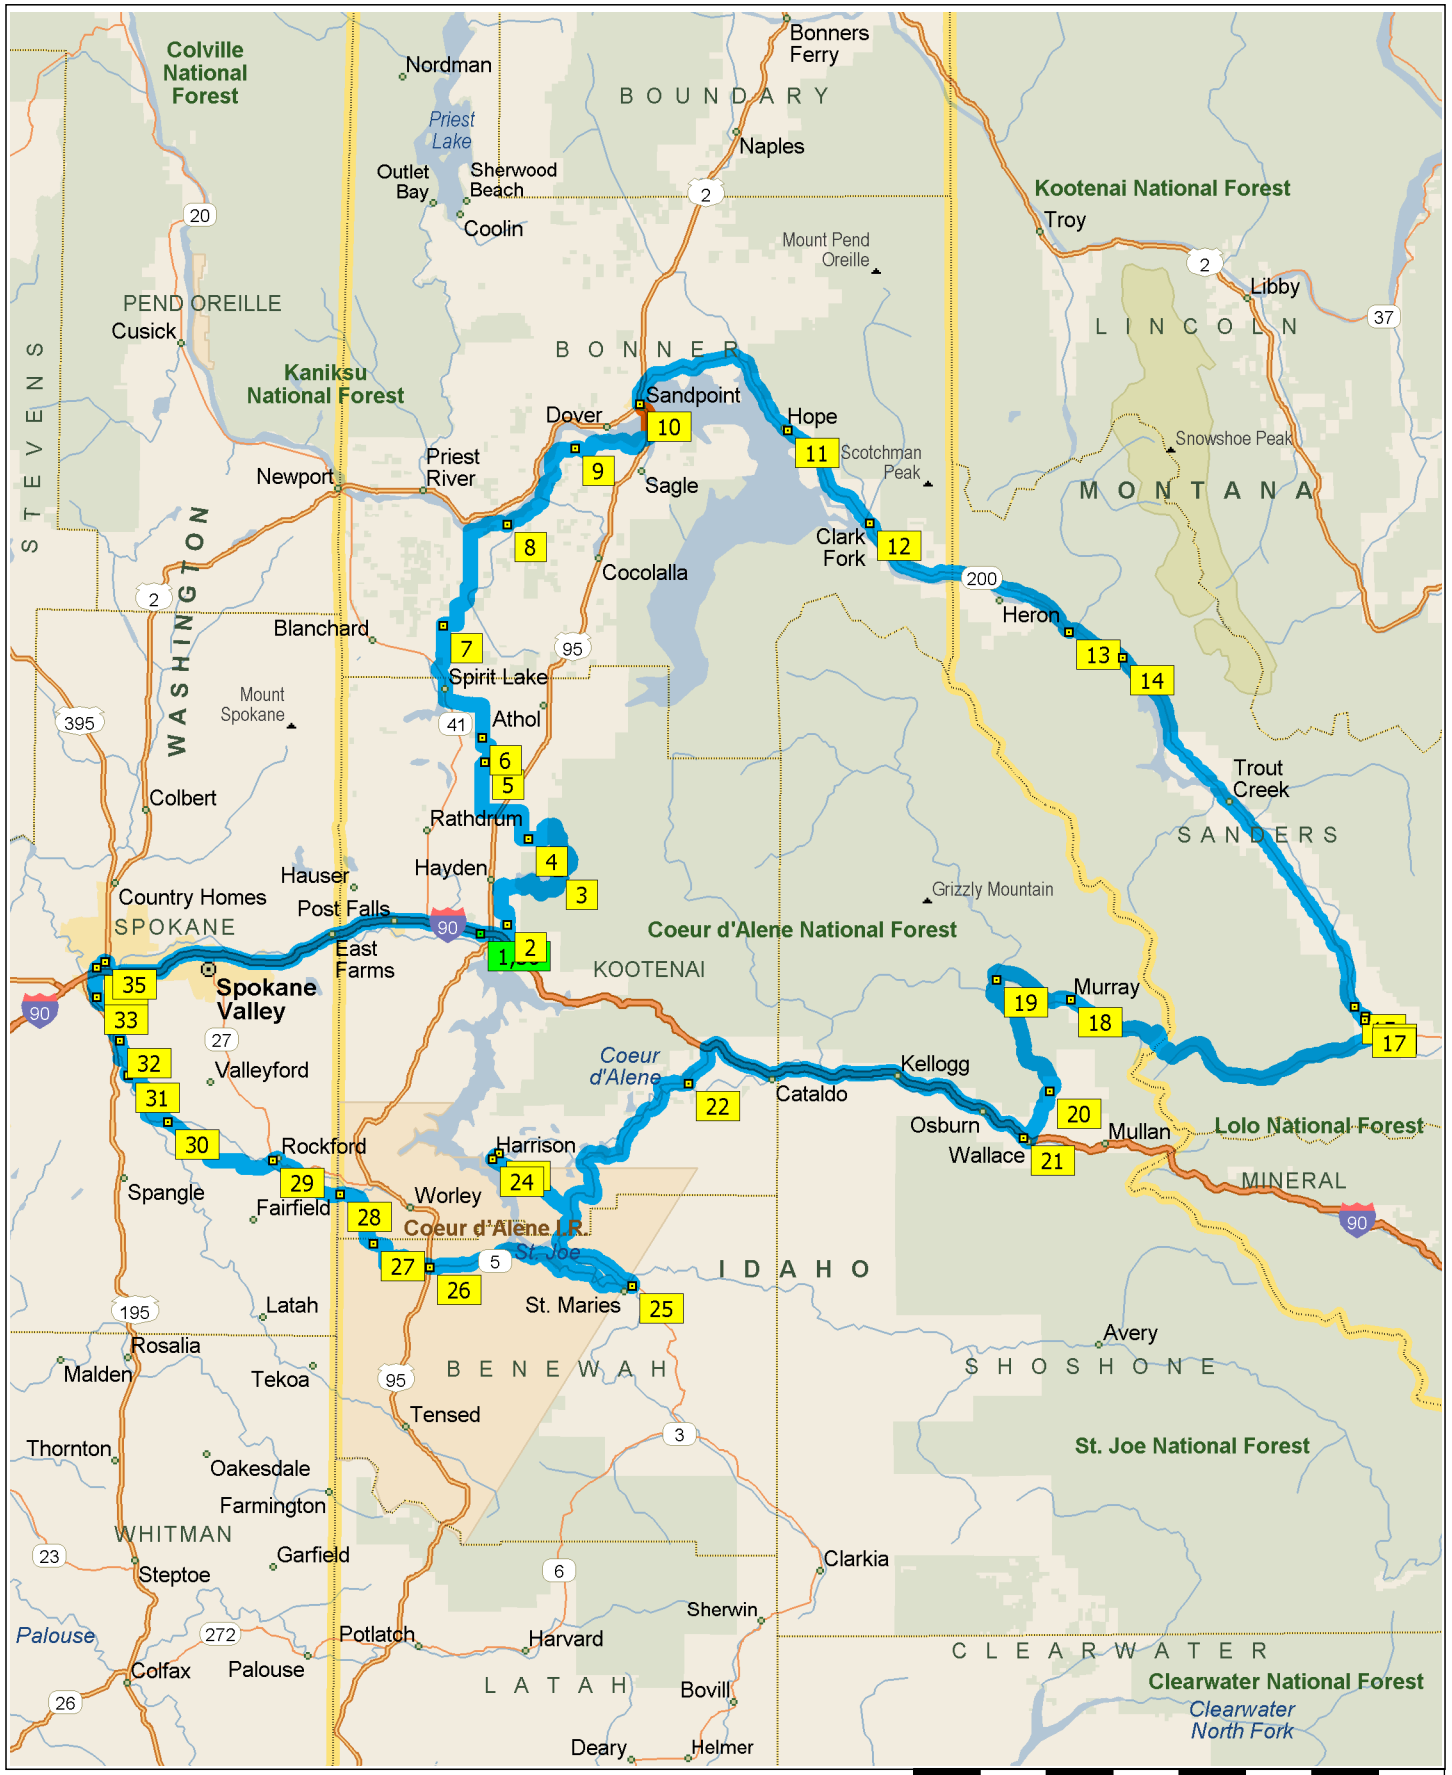

# Idaho Panhandle Tour (2011)

Copyright © and (P) 1988–2009 Microsoft Corporation and/or its suppliers. All rights reserved. <http://www.microsoft.com/streets/>  
 Certain mapping and direction data © 2009 NAVTEQ. All rights reserved. The Data for areas of Canada includes information taken with permission from Canadian authorities, including: © Her Majesty the Queen in Right of Canada, © Queen's Printer for Ontario. NAVTEQ and NAVTEQ ON BOARD are trademarks of NAVTEQ. © 2009 Tele Atlas North America, Inc. All rights reserved. Tele Atlas and Tele Atlas North America are trademarks of Tele Atlas, Inc. © 2009 by Applied Geographic Systems. All rights reserved.