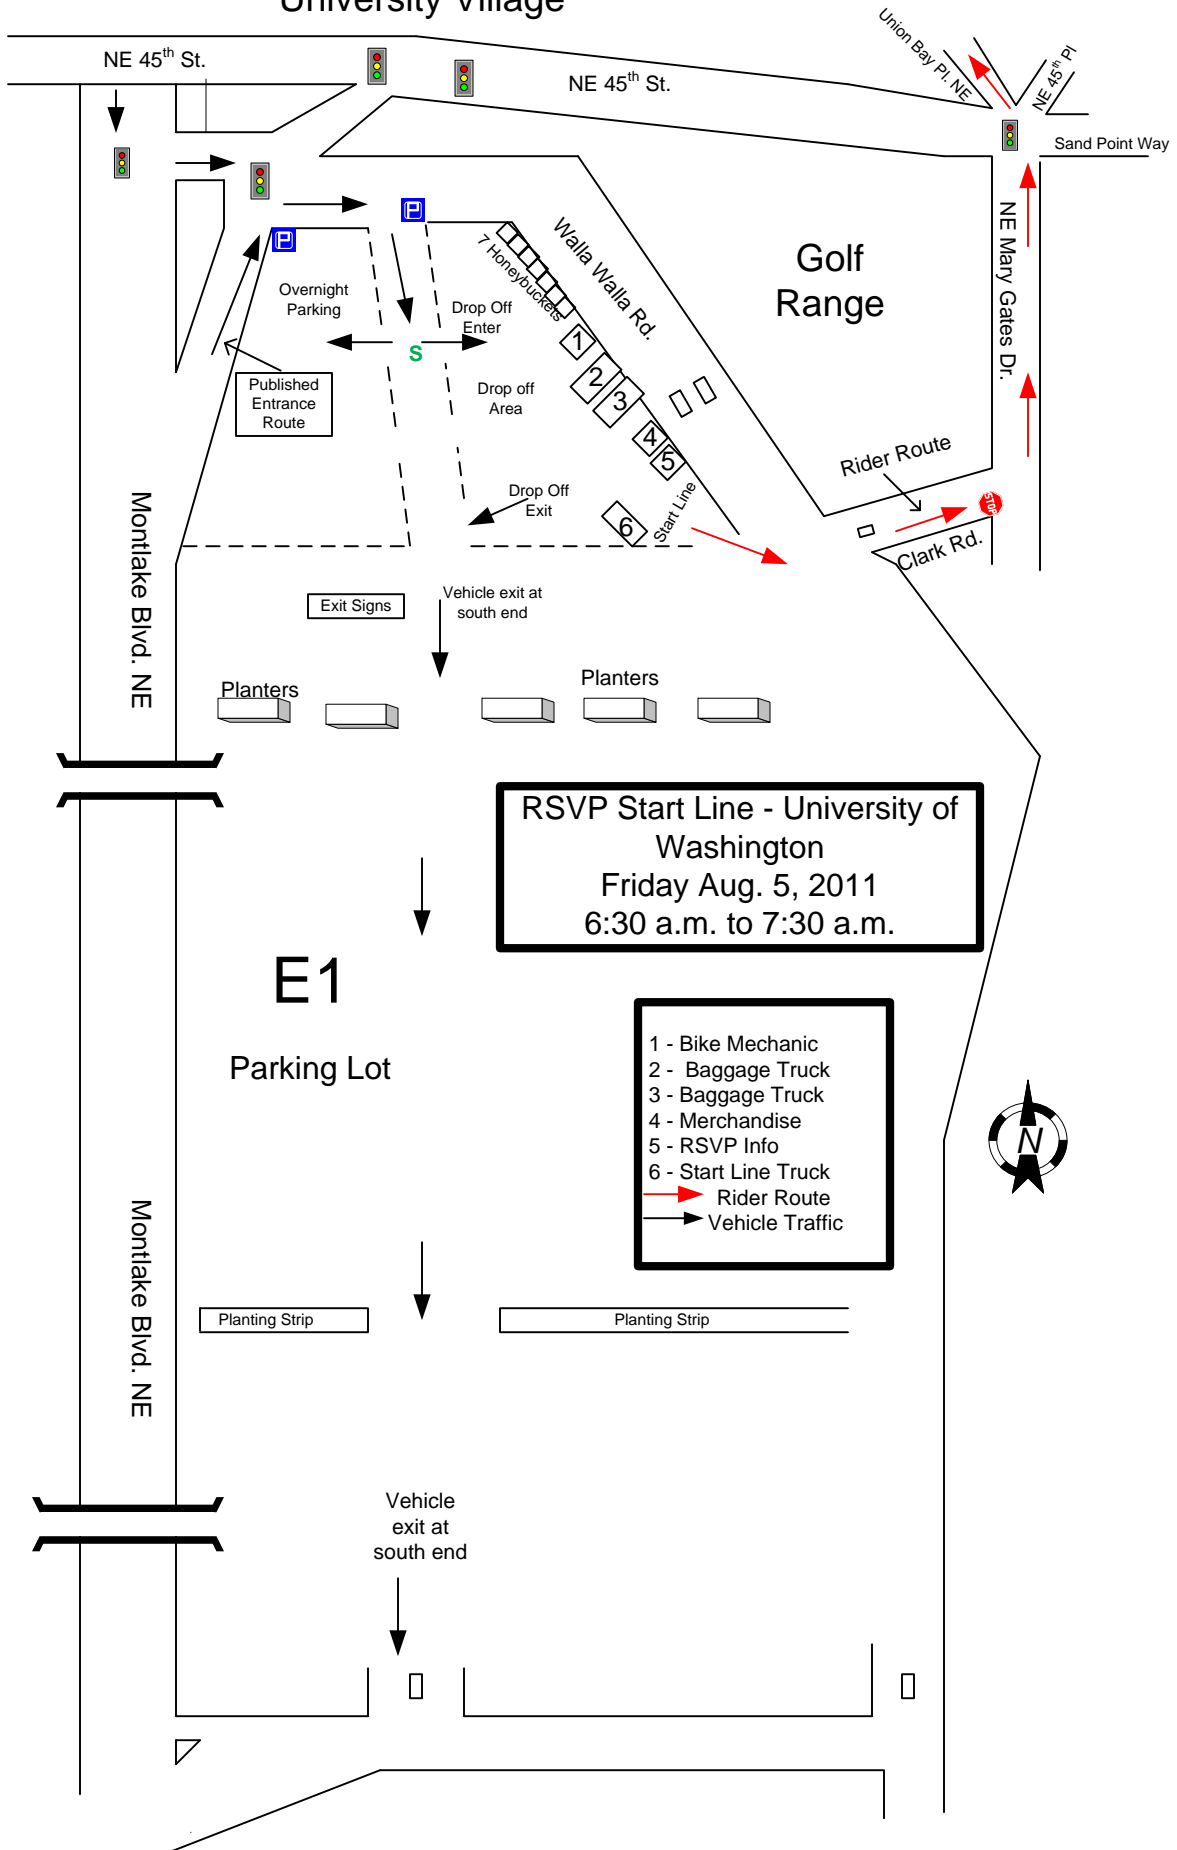

University Village

RSVP Start Line - University of Washington
 Friday Aug. 5, 2011
 6:30 a.m. to 7:30 a.m.

- 1 - Bike Mechanic
- 2 - Baggage Truck
- 3 - Baggage Truck
- 4 - Merchandise
- 5 - RSVP Info
- 6 - Start Line Truck
- ➔ Rider Route
- ➔ Vehicle Traffic