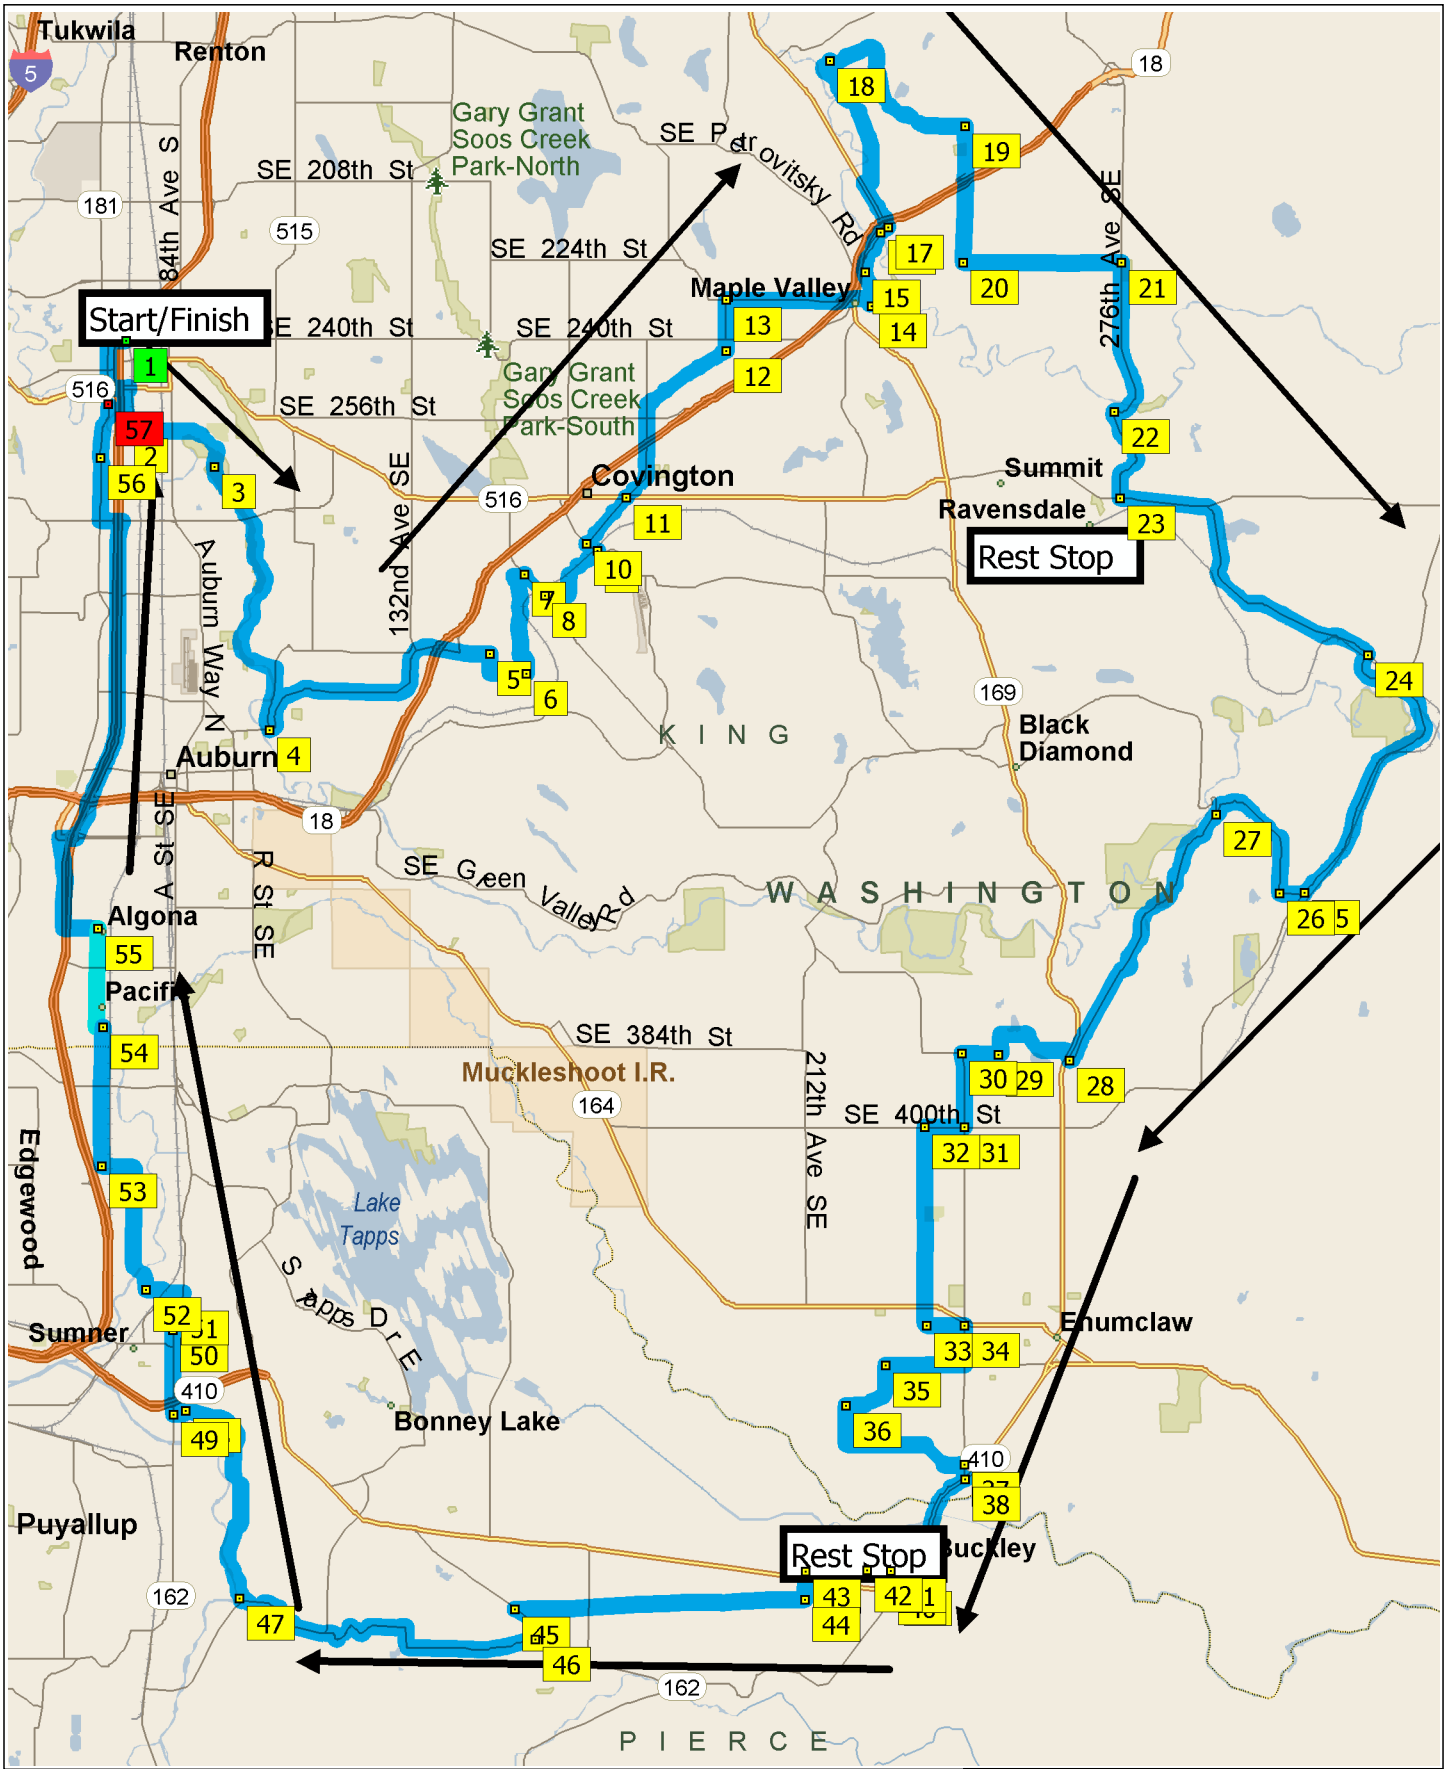

# #13 Kent-Enumclaw

Copyright © and (P) 1988–2009 Microsoft Corporation and/or its suppliers. All rights reserved. <http://www.microsoft.com/streets/>  
 Certain mapping and direction data © 2009 NAVTEQ. All rights reserved. The Data for areas of Canada includes information taken with permission from Canadian authorities, including: © Her Majesty the Queen in Right of Canada, © Queen's Printer for Ontario. NAVTEQ and NAVTEQ ON BOARD are trademarks of NAVTEQ. © 2009 Tele Atlas North America, Inc. All rights reserved. Tele Atlas and Tele Atlas North America are trademarks of Tele Atlas, Inc. © 2009 by Applied Geographic Systems. All rights reserved.